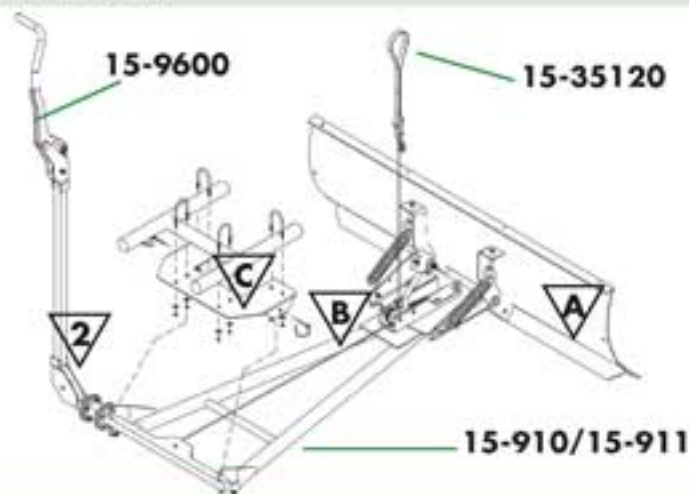

SNOW PLOW MOUNTING KIT

Snow Plow kits

Are made up of the following components. Sold separately. "A strong A-Arm-frame" (available in 3 models). **B**-The A-Arm has 3 positions rotating head for blade adjustment (to left, to right or straight). Included in the A-Arm kit are 2 springs and 2 hooks to keep the blade loaded and to flip it forward if it hits an obstacle. Heavy duty. **C**-2 A frame brackets. For quick hook-ups near the footrests. **1,2,3 or 4**-Required manual lift kits or electric winch.

What to order ?

- 1-A blade "A". See page 448
- 2-A-Arm "B".
- 3-Frame bracket. Mount kit "C"
- 4-You can use your winch **or** order a manual lift kit **1, 2**

Model	Year	B Required A-ARM PUSH TUBE	C Required A-ARM ATV Frame bracket	2 Option Universal Kit	1 Option Pro-Lift Kit "Pro Lift"	B A-Frame Push Tube "Auto-Lock"	C Frame Bracket for "Auto-Lock"
Arctic Cat							
300 2x4, 4x4	98-01	15-910	15-4553	15-9600	15-3903	15-9199	15-7554
300 4x4	02-05	15-910	15-4553	15-9600	N/A	15-9199	15-7554
366 4x4 Auto	2008	15-912	15-4511	15-9600	N/A	15-9198	15-7511
375 Automatic	2002	15-910	15-4553	15-9600	15-3906	15-9199	15-7554
400 2x4, 4x4	98-07	15-910	15-4553	15-9600	15-3903	15-9199	15-7554
400 TRV, TBX, VP, auto, manual	06-07	15-910	15-4553	15-9600	N/A	15-9199	15-7554
400 4x4 Automatic	00-07	15-910	15-4553	15-9600	15-3903	15-9199	15-7554
400, 400 i Manual, Automatic	02-07	15-910	15-4553	15-9600	15-3906	15-9199	15-7554
400 Automatic, VP 4x4	06-07	15-910	15-4553	15-9600	N/A	15-9199	15-7554
454 2x4 / 4X4	96-98	15-910	15-4553	15-9600	15-3903	15-9199	15-7554
500 4x4 Manual	98-05	15-910	15-4553	15-9600	N/A	15-9199	15-7554
500 4x4 Automatic	00-01	15-910	15-4549	15-9600	N/A	15-9199	15-7549
500 4x4 Manual, Automatic	02-08	15-910	15-4553	15-9600	15-3906	15-9199	15-7554
500 TRV Automatic, 2 places	03-08	15-910	15-4553	15-9600	N/A	15-9199	15-7554
650 V-Twin	04-05	15-910	15-4553	15-9600	N/A	15-9199	15-7554
650 TRV Automatic	2005	15-910	15-4553	15-9600	N/A	15-9199	15-7554
650 H1 SE	05-06	15-910	15-4553	15-9600	N/A	15-9199	15-7554
650 Automatic, V2 4x4	05-06	15-910	15-4553	15-9600	N/A	15-9199	15-7554
650 H1 4x4 TRV Plus	07-08	15-910	15-4553	15-9600	N/A	15-9199	15-7554
700 EFI 4x4 SE/LE	06-07	15-910	15-4553	15-9600	N/A	15-9199	15-7554
700 EFI 4x4 TRV LE	2008	15-910	15-4553	15-9600	N/A	15-9199	15-7554
950 Thunder Cat	2008	15-910	15-4553	15-9600	N/A	15-9199	15-7554
BRP/CAN-AM							
Outlander 330, HO 2X4, 4X4	03-05	15-910	15-4571	15-9600	N/A	15-9199	15-7571
Outlander 400 2X4, 4x4	03-05	15-910	15-4571	15-9600	N/A	15-9199	15-7571
Outlander 400 MAX XT	04-05	15-910	15-4563	15-9600	N/A	15-9199	15-7563
Outlander 400 HO, EFI XT, MAX T	06-08	15-910	15-4502	15-9600	N/A	15-9199	15-7502
Outlander 500 HO, EFI XT, MAX T	06-07	15-910	15-4502	15-9600	N/A	15-9199	15-7502
Outlander 500 HO, EFI XT, MAX T	2008	15-912	15-4502	15-9600	N/A	15-9198	15-7502
Outlander 650 HO, EFI XT, MAX T, EFI	06-07	15-910	15-4502	15-9600	N/A	15-9199	15-7502
Outlander 650 HO, EFI XT, MAX T, EFI	2008	15-912	15-4502	15-9600	N/A	15-9198	15-7502
Outlander 800 HO, EFI XT, MAX T, EFI	06-07	15-910	15-4502	15-9600	N/A	15-9199	15-7502
Outlander 800 HO, EFI XT, MAX T, EFI	2008	15-912	15-4502	15-9600	N/A	15-9198	15-7502
Traxter 500, 4x4	99-02	15-910	15-4573	15-9600	N/A	N/A	N/A
Traxter MAX 500, Edition LTD	03-04	15-910	15-4570	15-9600	N/A	N/A	N/A
Traxter 500 XT, XL	01-03	15-910	15-4573	15-9600	N/A	N/A	N/A
Traxter 500	04-05	15-910	15-4570	15-9600	N/A	N/A	N/A
Traxter 500 XT, XL	04-05	15-910	15-4570	15-9600	N/A	N/A	N/A
Traxter 500 Max XT	04-06	15-910	15-4570	15-9600	N/A	N/A	N/A
Traxter 650 XT, CVC, Max	05-06	15-910	15-4570	15-9600	N/A	N/A	N/A
Quest 500 4x4, Quest XT	03-04	15-910	15-4570	15-9600	N/A	N/A	N/A
Quest 650, XT	02	15-910	15-4573	15-9600	N/A	N/A	N/A
Quest 650 4x4	03-04	15-910	15-4570	15-9600	N/A	N/A	N/A
Quest 650 Max	2004	15-910	15-4570	15-9600	N/A	N/A	N/A
Quest 650 XT/XL	03-05	15-910	15-4570	15-9600	N/A	N/A	N/A
Retail		$249.99	$89.99	$169.99	$189.99	$279.99	$99.99